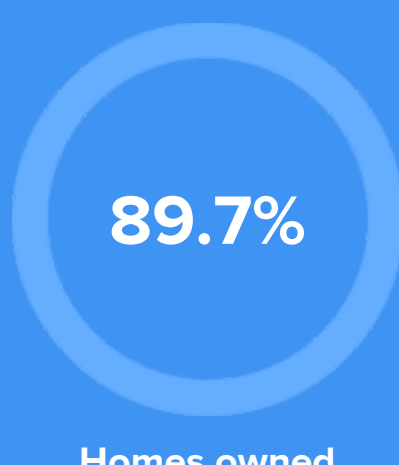

Condition

61°F average temperature

52 years

Median home age

\$2,621,420

Median home price

-14.91%

Median home age

5.34%

Annual property tax

Homes owned

Homes rented

Homes vacant

COMMUNITY

Religious diversity

63.8% Other