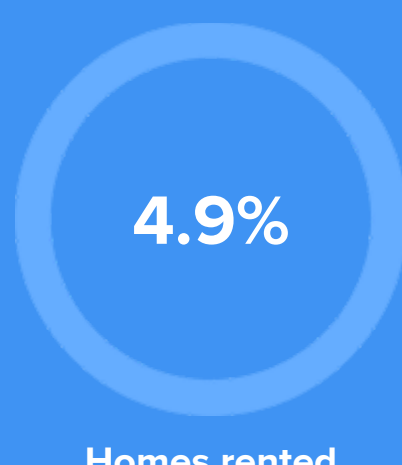

Condition

61°F average temperature

52 years

Median home age

\$2,621,420

Median home price

-14.91%

Median home age

5.34%

Annual property tax

Homes owned

Homes rented

Homes vacant

COMMUNITY

Religious diversity

63.8% Other