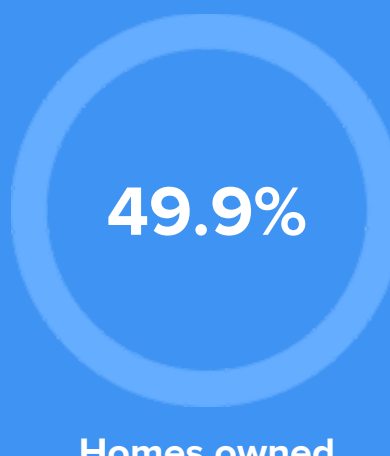

BELTON, TX

[Click to view full report.](#)

CITY INFO

Population: 15,615

Male
49%

Female
51%

Married
58%

Single
42%

City rating

This rating is a weighted average of commute time, crime rate, population, median salary, and more.

Overall value

This score adds annual household income and cost of living to the city rating.

Density (Population per mile²)

Compared to New York, Belton has a very low population density. Belton is perfect for those who like a quiet city.

1,251
BELTON

27,441
NEW YORK

RESIDENCE

Air quality

Weather

Condition

65°F average temperature

32 years
Median home age

$139,890
Median home price

5.93%
Home appreciation rate

16.63%
Annual property tax

COMMUNITY

Religious diversity

- **59%** Other
- **21.5%** Baptist
- **11.7%** Catholic
- **4.5%** Other Christian
- **3.4%** Methodist

Crime rate
(per 100,000)

Average age

Political majority

LOCALE

Unemployment

Occupation

- **9.6%** Management, business, Art & Sciences
- **22.9%** Sales & Office Occupations
- **14.8%** Service Occupation
- **17%** Production, transportation & Material Moving
- **12.4%** Natural Resources, Construction & Maintenance

Education

Student teacher ratio **1:15**

TRANSIT

Average commute time Daily breakdown: by transport type