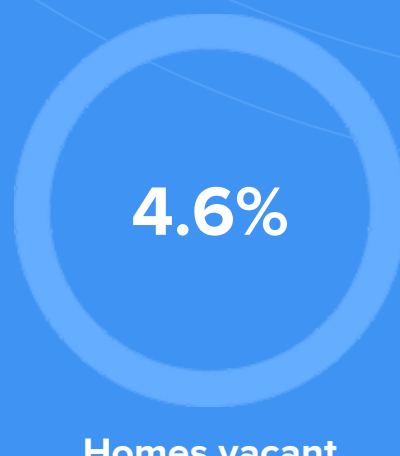

Condition

61°F average temperature

29 years
Median home age

\$341,150
Median home price

-17.4%
Median home age

8.27%
Annual property tax

COMMUNITY

Religious diversity