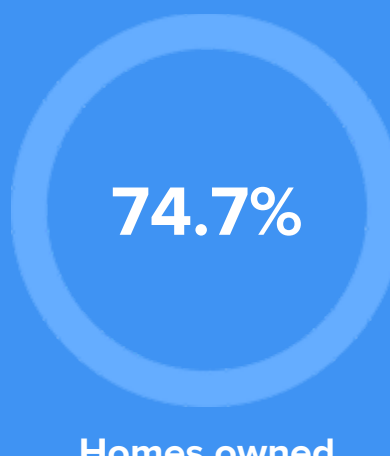

Weather

Condition

54°F average temperature

42 years
Median home age

\$144,440
Median home price

0.74%
Home appreciation rate

21.33%
Annual property tax

COMMUNITY

Religious diversity

- 48.9%** Catholic
- 40.7%** Other
- 3.9%** Presbyterian
- 3.7%** Other Christian
- 2.8%** Methodist

Crime rate
(per 100,000)

1

Average age

45

Political majority

Democrat