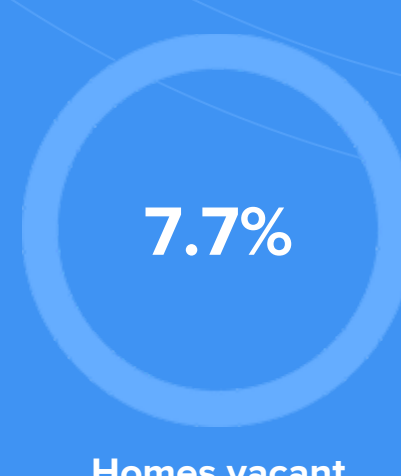

Weather

Condition

47°F average temperature

40 years
Median home age

\$99,400
Median home price

-5.93%
Median home age

10.28%
Annual property tax

COMMUNITY

Average age

23

Political majority

Republican

LOCALE

Unemployment

13%

Occupation