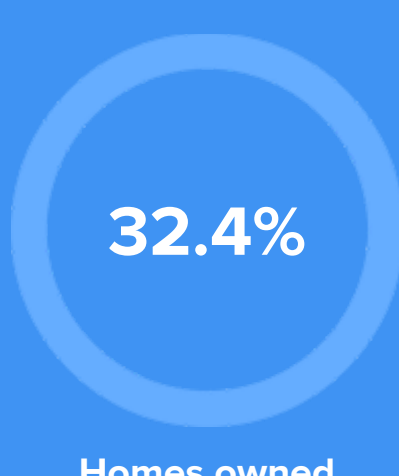

Weather

Condition

47°F average temperature

40 years
Median home age

\$99,400
Median home price

-5.93%
Median home age

10.28%
Annual property tax

COMMUNITY

Average age

23

Political majority

Republican

LOCALE

Unemployment

13%

Occupation