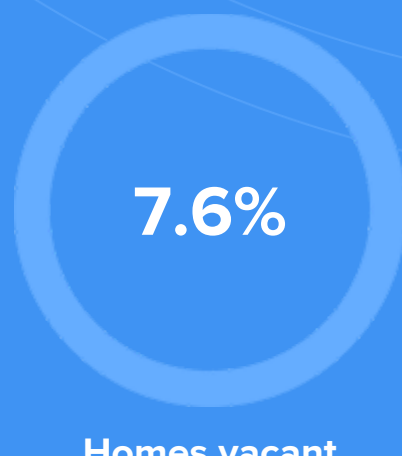

Condition

49°F average temperature

23 years
Median home age

\$88,510
Median home price

-1.38%
Median home age

12.95%
Annual property tax

COMMUNITY

Religious diversity

- 58% Other
- 19.6% Catholic
- 13.1% Lutheran
- 5.5% Baptist
- 3.9% Other Christian

Crime rate
(per 100,000)

5

Average age

36

Political majority

Democrat

LOCALE