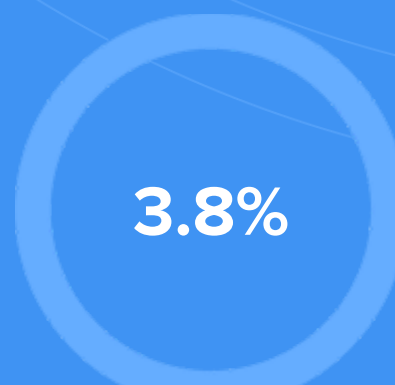

Weather

Condition

51°F average temperature

40 years
Median home age

\$177,900
Median home price

-13.52%
Median home age

19.4%
Annual property tax

COMMUNITY