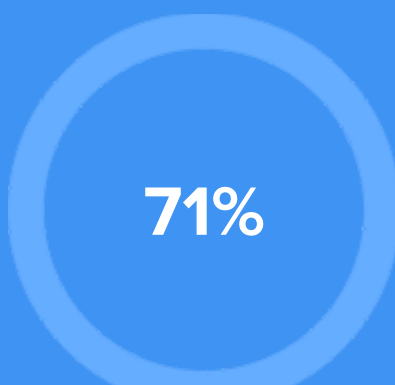

BLOOMFIELD, CT

[Click to view full report.](#)

CITY INFO

Population: **20,929**

Male
45%

Female
55%

Married
53%

Single
47%

City rating

This rating is a weighted average of commute time, crime rate, population, median salary, and more.

Overall value

This score adds annual household income and cost of living to the city rating.

Density (Population per mile²)

Compared to New York, Bloomfield has a very low population density. Bloomfield is perfect for those who like a quiet city.

805
BLOOMFIELD

27,441
NEW YORK

RESIDENCE

Air quality

Weather

Condition

51°F average temperature

40 years
Median home age

$177,900
Median home price

-13.52%
Median home age

19.4%
Annual property tax

COMMUNITY

Religious diversity

- **50.7%** Other
- **36.7%** Catholic
- **7.5%** Other Christian
- **3.1%** Jewish
- **2%** Baptist

Crime rate
(per 100,000)

Average age

Political majority

Democrat

LOCALE

Unemployment

Occupation

- **16.4%** Management, business, Art & Sciences
- **28.2%** Sales & Office Occupations
- **15.4%** Service Occupation
- **9.5%** Production, transportation & Material Moving
- **5.4%** Natural Resources, Construction & Maintenance

Education

Student teacher ratio **1:12**

TRANSIT

Average commute time Daily breakdown: by transport type