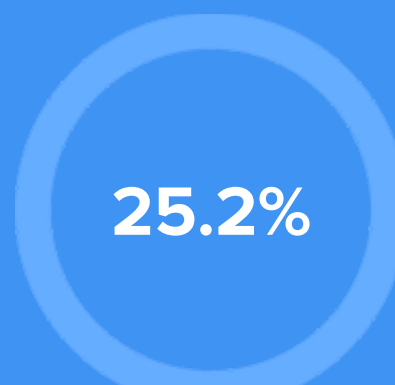

BLOOMFIELD, CT

[Click to view full report.](#)

CITY INFO

Population: **20,929**

Male
45%

Female
55%

Married
53%

Single
47%

City rating

This rating is a weighted average of commute time, crime rate, population, median salary, and more.

Overall value

This score adds annual household income and cost of living to the city rating.

Density (Population per mile²)

Compared to New York, Bloomfield has a very low population density. Bloomfield is perfect for those who like a quiet city.

805
BLOOMFIELD

27,441
NEW YORK

RESIDENCE

Air quality

Weather

Condition

51°F average temperature

40 years
Median home age

$177,900
Median home price

-13.52%
Median home age

19.4%
Annual property tax

COMMUNITY

Religious diversity

- **50.7%** Other
- **36.7%** Catholic
- **7.5%** Other Christian
- **3.1%** Jewish
- **2%** Baptist

Crime rate
(per 100,000)

Average age

Political majority

Democrat

LOCALE

Unemployment

Occupation

- **16.4%** Management, business, Art & Sciences
- **28.2%** Sales & Office Occupations
- **15.4%** Service Occupation
- **9.5%** Production, transportation & Material Moving
- **5.4%** Natural Resources, Construction & Maintenance

Education

Student teacher ratio **1:12**

TRANSIT

Average commute time Daily breakdown: by transport type