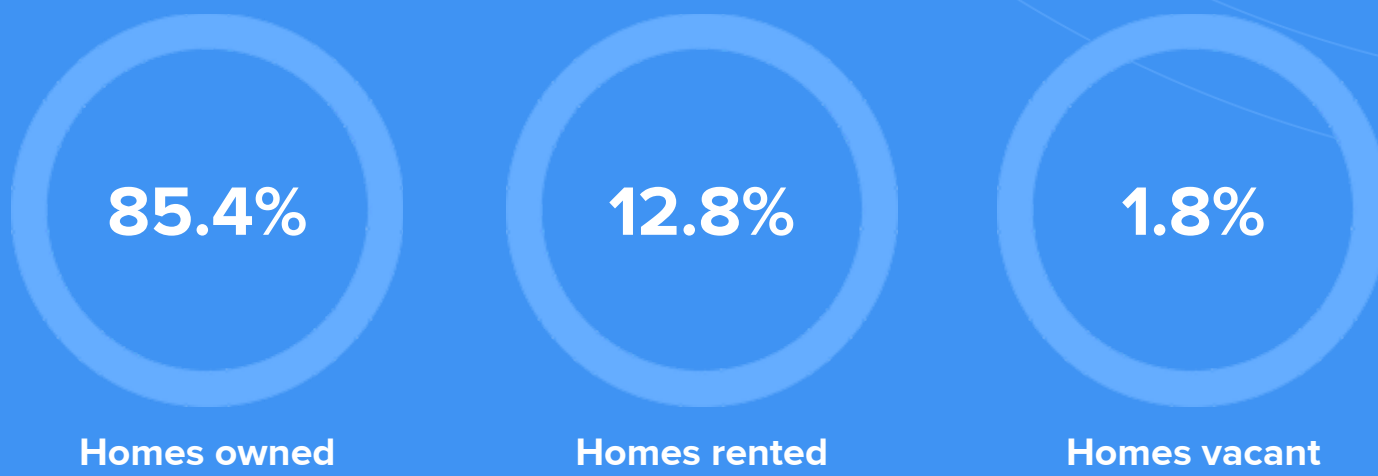

Weather

Condition

50°F average temperature

21 years
Median home age

\$194,930
Median home price

-17.22%
Median home age

18.4%
Annual property tax

COMMUNITY