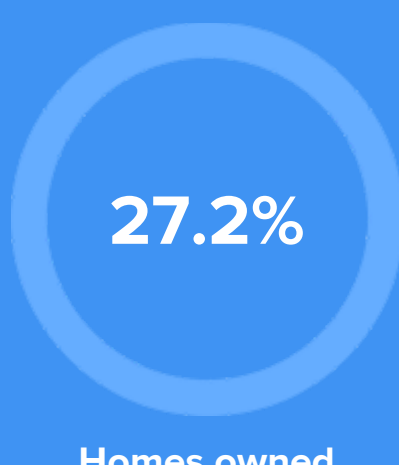

51°F average temperature

31 years
Median home age

\$96,230
Median home price

-8.32%
Median home age

4.01%
Annual property tax

COMMUNITY

Religious diversity

- 61.3% Other
- 28.3% Baptist
- 3.9% Methodist
- 3.4% Other Christian
- 3.1% Catholic

Crime rate
(per 100,000)

Average age

Political majority

Democrat

LOCALE

Unemployment

Occupation

- 7.6% Management, business, Art & Sciences
- 31.5% Sales & Office Occupations
- 28.1% Service Occupation
- 3.4% Production, transportation & Material Moving
- 3.7% Natural Resources, Construction & Maintenance