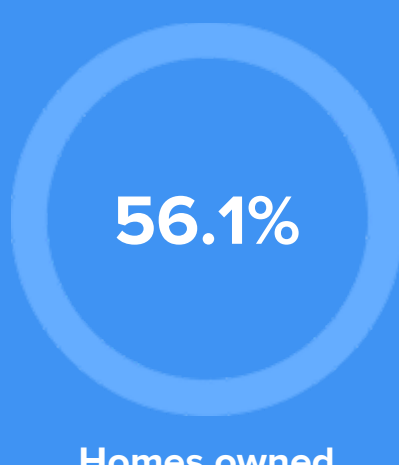

Condition

68°F average temperature

35 years
Median home age

\$137,310
Median home price

1.03%
Home appreciation rate

13.93%
Annual property tax

COMMUNITY

Religious diversity

- 38.1%** Other
- 23.3%** Catholic
- 22.4%** Lutheran
- 10.3%** Baptist
- 5.9%** Other Christian

Crime rate
(per 100,000)

7

Average age

35

Political majority

Republican

LOCALE