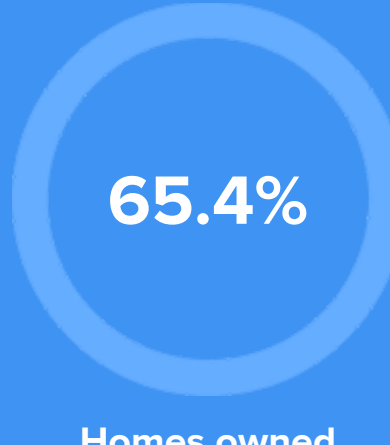

BROADVIEW, IL

[Click to view full report.](#)

CITY INFO

Population: **8,038**

Male
47%

Female
53%

Married
48%

Single
52%

City rating

This rating is a weighted average of commute time, crime rate, population, median salary, and more.

Overall value

This score adds annual household income and cost of living to the city rating.

Density (Population per mile²)

Compared to New York, Broadview has a low population density. Broadview is perfect for those who want to be in the city without constantly rubbing shoulders.

4,518
BROADVIEW

27,441
NEW YORK

RESIDENCE

Air quality

Weather

Condition

51°F average temperature

52 years
Median home age

$114,940
Median home price

-28%
Median home age

16.1%
Annual property tax

COMMUNITY

Religious diversity

49.9% Other

39.3% Catholic

5% Other Christian

3.7% Jewish

2.1% Islam

Crime rate
(per 100,000)

7

Average age

38

Political majority

Democrat

LOCALE

Unemployment

11%

Occupation

15.4% Management, business, Art & Sciences

34% Sales & Office Occupations

13.1% Service Occupation

18.3% Production, transportation & Material Moving

3.7% Natural Resources, Construction & Maintenance

Education

Student teacher ratio **1:6**

83%

High school diploma

5%

Some college or associates degree

12%

Bachelors degree

5%

Graduate or professional degree

TRANSIT

Average commute time Daily breakdown: by transport type

31
Min

Boston Average

26
Min

National Average

9%

Public Transportation

77%

Car

8%

Carpool

2%

Work at Home