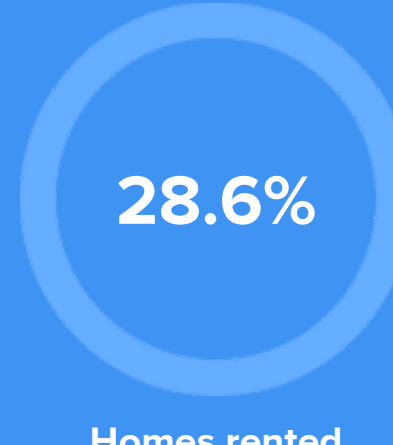

BROADVIEW, IL

[Click to view full report.](#)

CITY INFO

Population: **8,038**

Male
47%

Female
53%

Married
48%

Single
52%

City rating

This rating is a weighted average of commute time, crime rate, population, median salary, and more.

Overall value

This score adds annual household income and cost of living to the city rating.

Density (Population per mile²)

Compared to New York, Broadview has a low population density. Broadview is perfect for those who want to be in the city without constantly rubbing shoulders.

4,518
BROADVIEW

27,441
NEW YORK

RESIDENCE

Air quality

Weather

Condition

51°F average temperature

52 years
Median home age

$114,940
Median home price

-28%
Median home age

16.1%
Annual property tax

COMMUNITY

Religious diversity

49.9% Other

39.3% Catholic

5% Other Christian

3.7% Jewish

2.1% Islam

Crime rate
(per 100,000)

7

Average age

38

Political majority

Democrat

LOCALE

Unemployment

11%

Occupation

15.4% Management, business, Art & Sciences

34% Sales & Office Occupations

13.1% Service Occupation

18.3% Production, transportation & Material Moving

3.7% Natural Resources, Construction & Maintenance

Education

Student teacher ratio **1:6**

83%

High school diploma

5%

Some college or associates degree

12%

Bachelors degree

5%

Graduate or professional degree

TRANSIT

Average commute time Daily breakdown: by transport type

31
Min

Boston Average

26
Min

National Average

9%

Public Transportation

77%

Car

8%

Carpool

2%

Work at Home