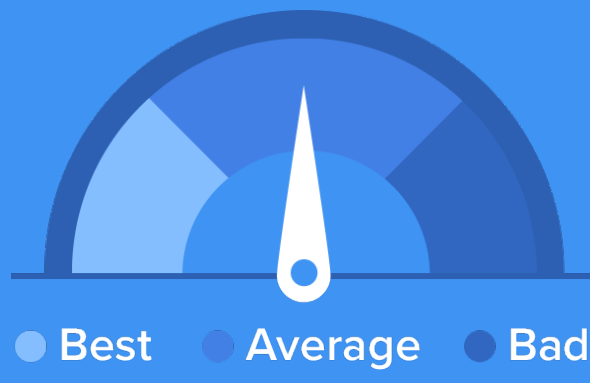

Density (Population per mile²)

Compared to New York, Brookfield has a very low population density. Brookfield is perfect for those who like a quiet city.

1,431
BROOKFIELD

27,441
NEW YORK

RESIDENCE

Air quality