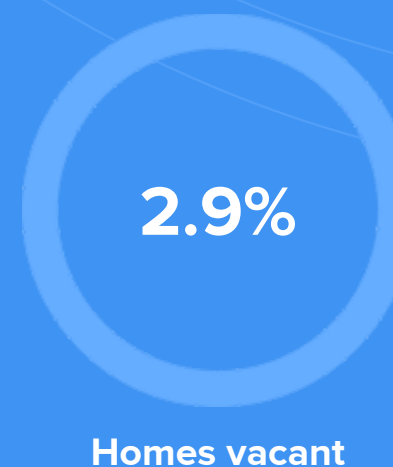

Weather

Condition

49°F average temperature

38 years
Median home age

\$241,260
Median home price

-4.32%
Home appreciation rate

18.55%
Annual property tax

COMMUNITY

Religious diversity

- 41.7%** Other
- 36.5%** Catholic
- 14.6%** Lutheran
- 3.9%** Other Christian
- 3.3%** Pentecostal

Crime rate
(per 100,000)

Average age

Political majority

LOCALE

Unemployment

Occupation