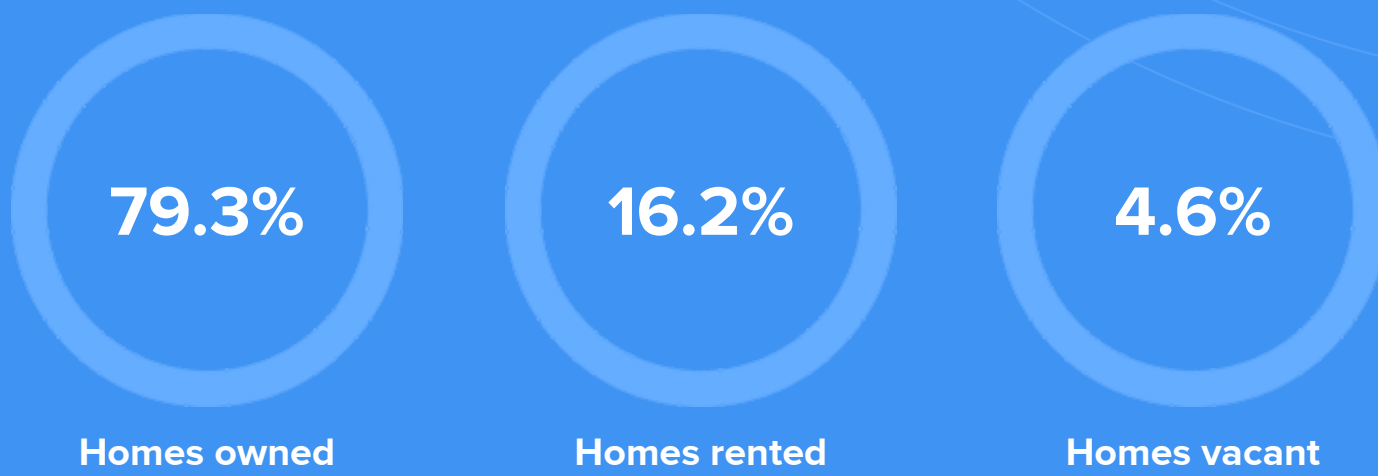

### Weather

### Condition

**61°F** average temperature

**16 years**  
Median home age

**\$149,590**  
Median home price

**1.62%**  
Median home age

**7.11%**  
Annual property tax