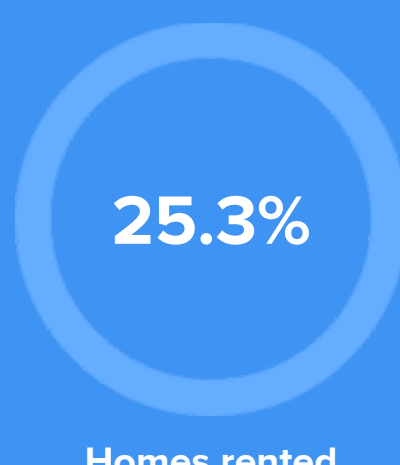

### Weather

### Condition

60°F average temperature

**10 years**  
Median home age

**\$139,590**  
Median home price

**0.76%**  
Median home age

**5.64%**  
Annual property tax