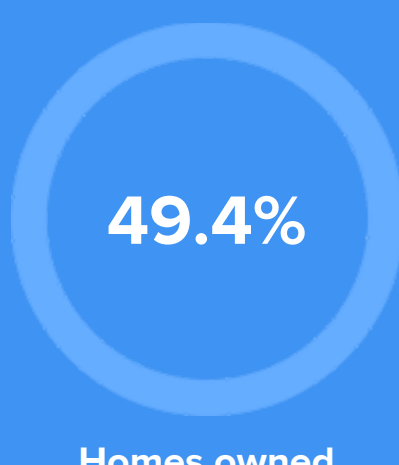

63°F average temperature

45 years
Median home age

\$76,630
Median home price

0%
Median home age

7.47%
Annual property tax

COMMUNITY

Religious diversity

- 41.8% Baptist
- 41.3% Other
- 7.7% Methodist
- 4.6% Pentecostal
- 4.6% Other Christian

Crime rate
(per 100,000)

7

Average age

41

Political majority

Republican

LOCALE

Unemployment