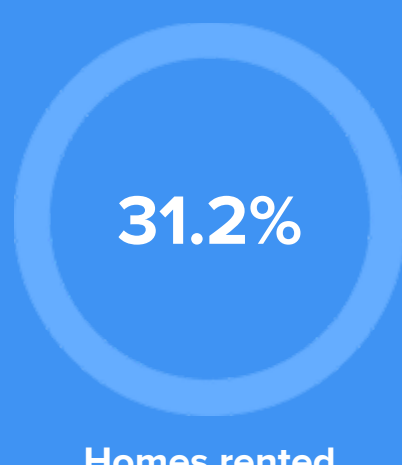

63°F average temperature

45 years
Median home age

\$76,630
Median home price

0%
Median home age

7.47%
Annual property tax

COMMUNITY

Religious diversity

- 41.8% Baptist
- 41.3% Other
- 7.7% Methodist
- 4.6% Pentecostal
- 4.6% Other Christian

Crime rate
(per 100,000)

7

Average age

41

Political majority

Republican

LOCALE

Unemployment