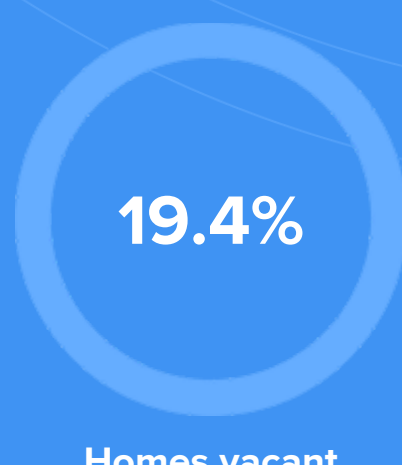

63°F average temperature

45 years
Median home age

\$76,630
Median home price

0%
Median home age

7.47%
Annual property tax

COMMUNITY

Religious diversity

- 41.8% Baptist
- 41.3% Other
- 7.7% Methodist
- 4.6% Pentecostal
- 4.6% Other Christian

Crime rate
(per 100,000)

7

Average age

41

Political majority

Republican

LOCALE

Unemployment