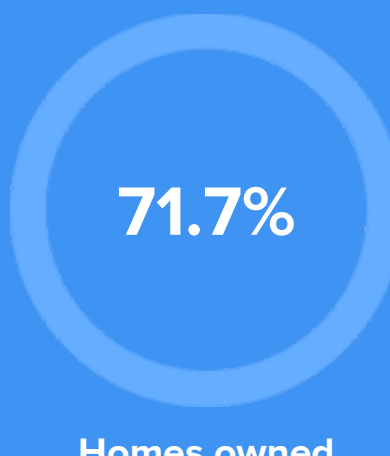

27,441
NEW YORK

RESIDENCE

Air quality

Weather

Condition

54°F average temperature

57 years
Median home age

\$403,130
Median home price

-3.93%
Median home age

23.43%
Annual property tax

COMMUNITY

Religious diversity

- 51.4%** Catholic
- 31%** Other
- 13.9%** Jewish
- 2.1%** Other Christian
- 1.6%** Lutheran

Crime rate
(per 100,000)

4

Average age

43

Political majority

Democrat

LOCALE

Unemployment

Occupation

- 18.6%** Management, business, Art & Sciences
- 31.8%** Sales & Office Occupations
- 8.7%** Service Occupation
- 8.6%** Production, transportation & Material Moving
- 9.9%** Natural Resources, Construction & Maintenance