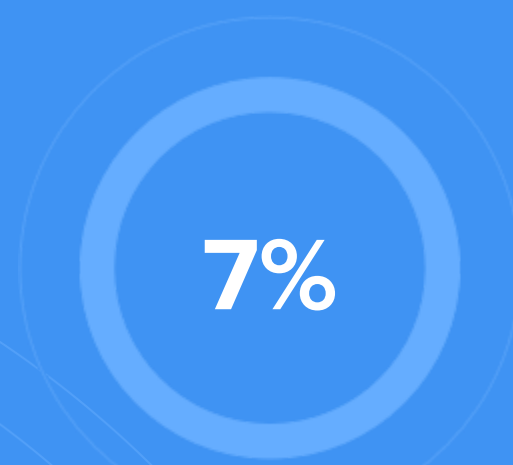

- 51.1%** Other
- 37.7%** Catholic
- 6.2%** Jewish
- 3%** Other Christian
- 2%** Presbyterian

Crime rate
(per 100,000)

1

Average age

39

Political majority

Republican

LOCALE

Unemployment

Occupation

- 32.2%** Management, business, Art & Sciences
- 24.1%** Sales & Office Occupations
- 7.1%** Service Occupation
- 3.8%** Production, transportation & Material Moving
- 2.5%** Natural Resources, Construction & Maintenance