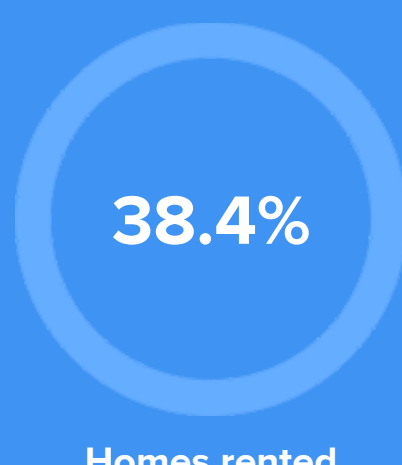

CHICOPEE, MA

[Click to view full report.](#)

CITY INFO

Population: 53,641

Male 48%

Female 52%

Married 50%

Single 50%

City rating

This rating is a weighted average of commute time, crime rate, population, median salary, and more.

Overall value

This score adds annual household income and cost of living to the city rating.

Density (Population per mile²)

Compared to New York, Chicopee has a very low population density. Chicopee is perfect for those who like a quiet city.

2,345
CHICOPEE

27,441
NEW YORK

RESIDENCE

Air quality

Weather

Condition

52°F average temperature

53 years

Median home age

$139,290

Median home price

-5.89%

Median home age

15.64%

Annual property tax

COMMUNITY

Religious diversity

48.2% Catholic

43.8% Other

4.6% Other Christian

2% Jewish

1.4% Baptist

Crime rate
(per 100,000)

6

Average age

41

Political majority

Democrat

LOCALE

Unemployment

10%

Occupation

8.5% Management, business, Art & Sciences

27.3% Sales & Office Occupations

16.8% Service Occupation

23.5% Production, transportation & Material Moving

9.5% Natural Resources, Construction & Maintenance

Education

Student teacher ratio **1:12**

75%

High school diploma

7%

Some college or associates degree

8%

Bachelors degree

4%

Graduate or professional degree

TRANSIT

Average commute time Daily breakdown: by transport type

21
Min

Boston Average

26
Min

National Average

1% Public Transportation

82% Car

12% Carpool

1% Work at Home