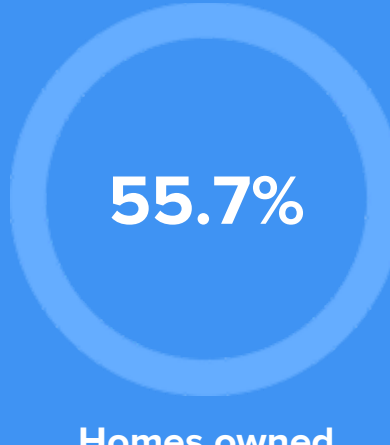

### Condition

54°F average temperature

**58 years**  
Median home age

**\$63,760**  
Median home price

**1.6%**  
Median home age

**15.31%**  
Annual property tax