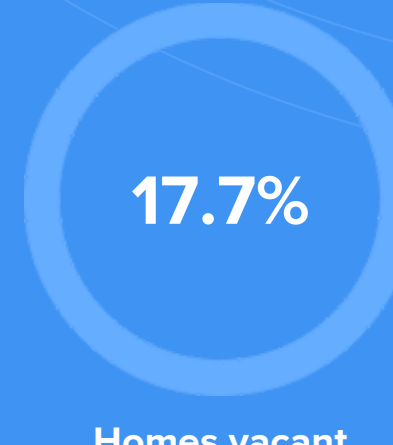

### Condition

54°F average temperature

**58 years**  
Median home age

**\$63,760**  
Median home price

**1.6%**  
Median home age

**15.31%**  
Annual property tax