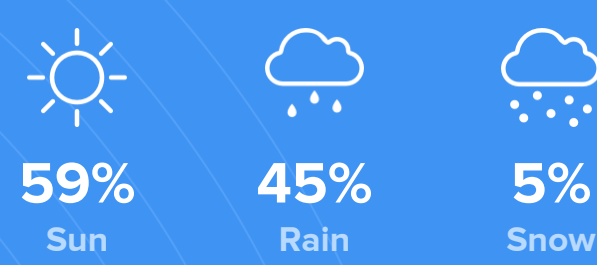

Density (Population per mile²)

Compared to New York, Conover has a very low population density. Conover is perfect for those who like a quiet city.

708
CONOVER

27,441
NEW YORK

RESIDENCE

Air quality

Weather

Condition