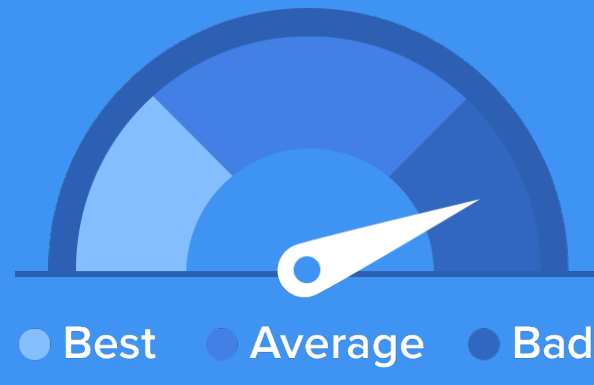

27,441
NEW YORK

RESIDENCE

Air quality

Weather

Condition

55°F average temperature

61 years
Median home age

\$260,570
Median home price