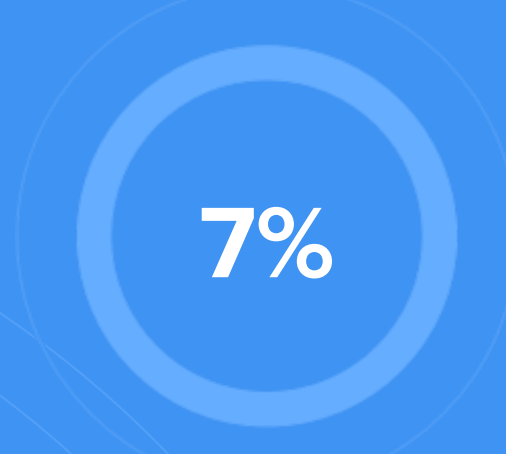

39

Political majority

Democrat

LOCALE

Unemployment

Occupation

- 15.2% Management, business, Art & Sciences
- 31.2% Sales & Office Occupations
- 13% Service Occupation
- 14.1% Production, transportation & Material Moving
- 8.2% Natural Resources, Construction & Maintenance