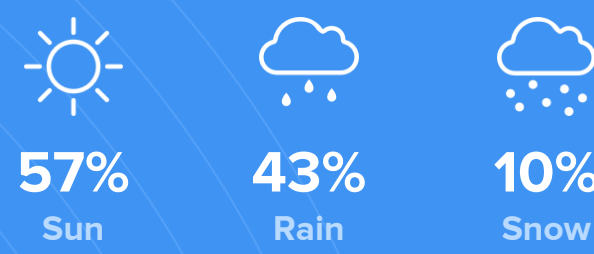

Weather

Condition

57°F average temperature