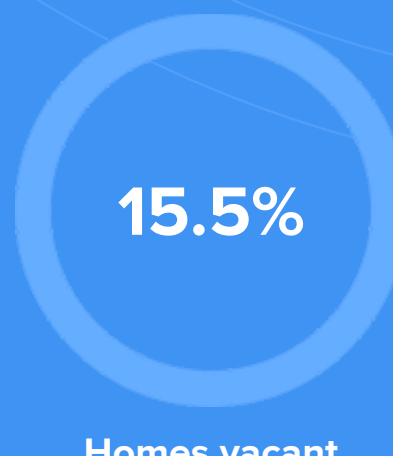

CUSHING, OK

[Click to view full report.](#)

CITY INFO

Population: **9,772**

Male
55%

Female
45%

Married
55%

Single
45%

City rating

This rating is a weighted average of commute time, crime rate, population, median salary, and more.

Overall value

This score adds annual household income and cost of living to the city rating.

Density (Population per mile²)

Compared to New York, Cushing has a very low population density. Cushing is perfect for those who like a quiet city.

1,280
CUSHING

27,441
NEW YORK

RESIDENCE

Air quality

Weather

Condition

59°F average temperature

50 years
Median home age

$68,510
Median home price

6.01%
Home appreciation rate

6.8%
Annual property tax

COMMUNITY

Religious diversity

- 56% Other
- 22.8% Baptist
- 10.8% Other Christian
- 7.4% Methodist
- 3% Catholic

Crime rate
(per 100,000)

Average age

Political majority

LOCALE

Unemployment

Occupation

- 7.1% Management, business, Art & Sciences
- 22.9% Sales & Office Occupations
- 18% Service Occupation
- 16% Production, transportation & Material Moving
- 16.3% Natural Resources, Construction & Maintenance

Education

Student teacher ratio **1:15**

TRANSIT

Average commute time Daily breakdown: by transport type