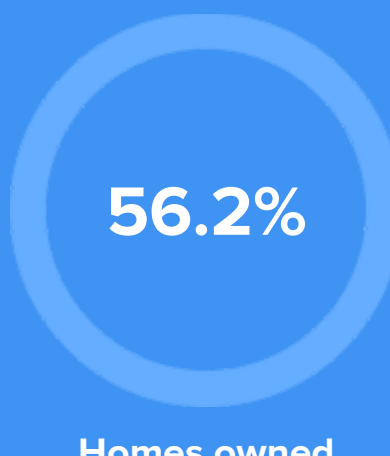

CUSHING, OK

[Click to view full report.](#)

CITY INFO

Population: **9,772**

Male
55%

Female
45%

Married
55%

Single
45%

City rating

This rating is a weighted average of commute time, crime rate, population, median salary, and more.

Overall value

This score adds annual household income and cost of living to the city rating.

Density (Population per mile²)

Compared to New York, Cushing has a very low population density. Cushing is perfect for those who like a quiet city.

1,280
CUSHING

27,441
NEW YORK

RESIDENCE

Air quality

Weather

Condition

59°F average temperature

50 years
Median home age

$68,510
Median home price

6.01%
Home appreciation rate

6.8%
Annual property tax

COMMUNITY

Religious diversity

- 56% Other
- 22.8% Baptist
- 10.8% Other Christian
- 7.4% Methodist
- 3% Catholic

Crime rate
(per 100,000)

Average age

Political majority

LOCALE

Unemployment

Occupation

- 7.1% Management, business, Art & Sciences
- 22.9% Sales & Office Occupations
- 18% Service Occupation
- 16% Production, transportation & Material Moving
- 16.3% Natural Resources, Construction & Maintenance

Education

Student teacher ratio **1:15**

TRANSIT

Average commute time Daily breakdown: by transport type