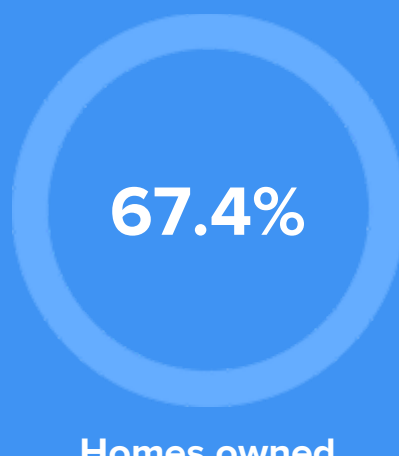

RESIDENCE

Air quality

Weather

Condition

64°F average temperature

38 years
Median home age

\$441,340
Median home price

2.56%
Median home age

7.36%
Annual property tax

COMMUNITY

Religious diversity

- 63.7% Other
- 28% Catholic
- 4.1% Other Christian
- 2.4% Pentecostal
- 1.8% Mormon

Crime rate
(per 100,000)

Average age

Political majority

LOCALE

Unemployment

Occupation

- 18.4% Management, business, Art & Sciences
- 29.1% Sales & Office Occupations
- 10.8% Service Occupation
- 9.7% Production, transportation & Material Moving
- 8% Natural Resources, Construction & Maintenance