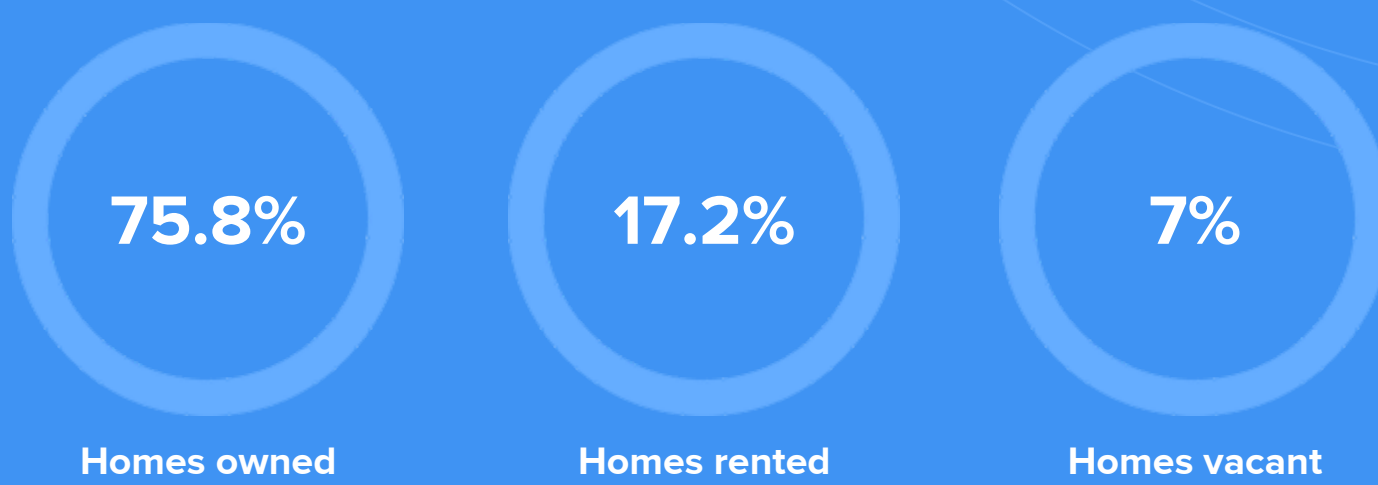

Annual property tax

COMMUNITY

Religious diversity

- 47.1% Other
- 41.2% Catholic
- 4.8% Methodist
- 4.1% Other Christian
- 2.9% Lutheran

Crime rate
(per 100,000)

1

Average age

44