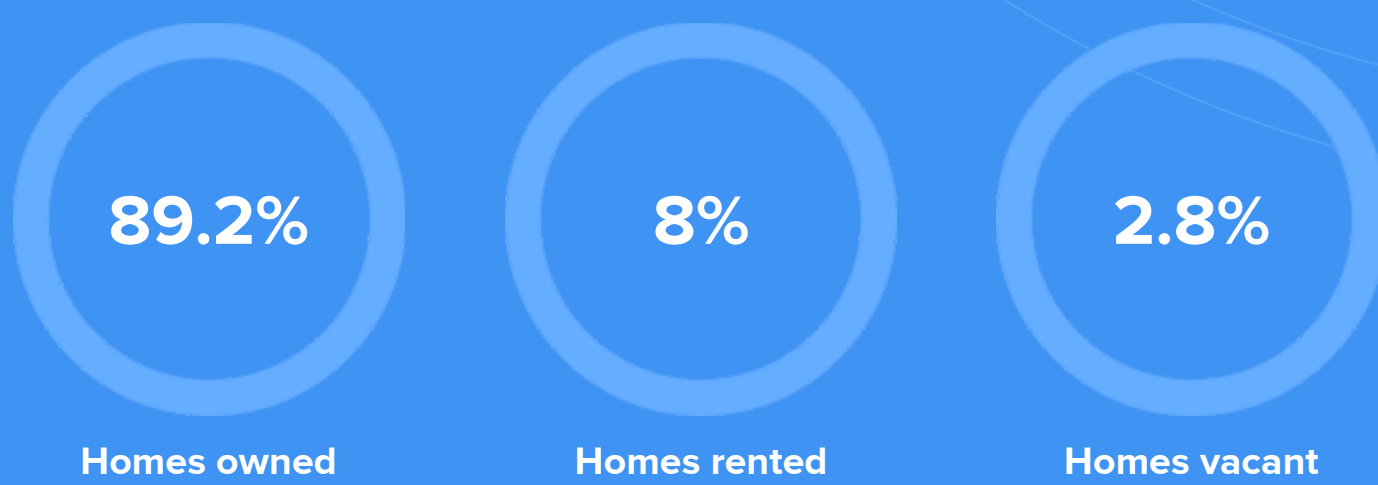

### Weather

### Condition

**54°F** average temperature

**49 years**  
Median home age

**\$603,210**  
Median home price

**-15.08%**  
Median home age

**21.97%**  
Annual property tax