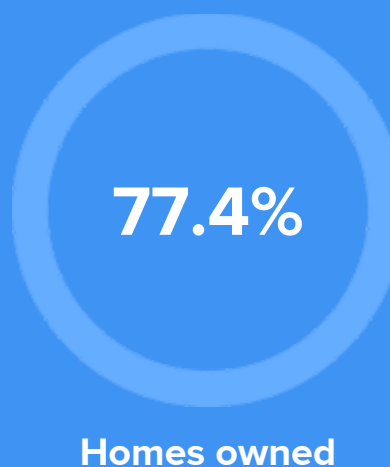

Air quality

Weather

Condition

62°F average temperature

28 years
Median home age

\$208,890
Median home price

-7.88%
Median home age

8.37%
Annual property tax

COMMUNITY

Religious diversity

- 77.8% Other
- 14.7% Catholic
- 3.3% Mormon
- 2.4% Other Christian
- 1.8% Baptist

Crime rate
(per 100,000)

Average age

Political majority

LOCALE

Unemployment