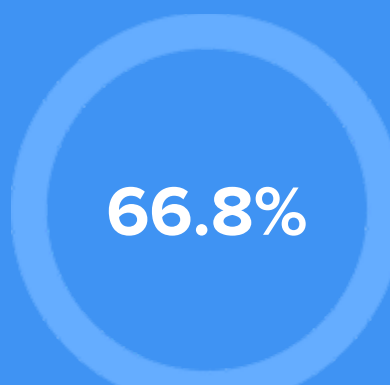

DUNELLEN, NJ

[Click to view full report.](#)

CITY INFO

Population: **6,993**

Male
51%

Female
49%

Married
59%

Single
41%

City rating

This rating is a weighted average of commute time, crime rate, population, median salary, and more.

Overall value

This score adds annual household income and cost of living to the city rating.

Density (Population per mile²)

Compared to New York, Dunellen has a low population density. Dunellen is perfect for those who want to be in the city without constantly rubbing shoulders.

6,737
DUNELLEN

27,441
NEW YORK

RESIDENCE

Air quality

Weather

Condition

54°F average temperature

61 years

Median home age

$307,400

Median home price

-8.32%

Median home age

23.65%

Annual property tax

COMMUNITY

Religious diversity

47.1% Other

44.3% Catholic

5.1% Jewish

2.3% Other Christian

1.1% Islam

Crime rate
(per 100,000)

2

Average age

38

Political majority

Democrat

LOCALE

Unemployment

Education

Student teacher ratio **1:16**

Occupation

14.4% Management, business, Art & Sciences

26.2% Sales & Office Occupations

12.9% Service Occupation

14.9% Production, transportation & Material Moving

10.3% Natural Resources, Construction & Maintenance

High school diploma

Some college or associates degree

Bachelors degree

Graduate or professional degree

TRANSIT

Average commute time Daily breakdown: by transport type