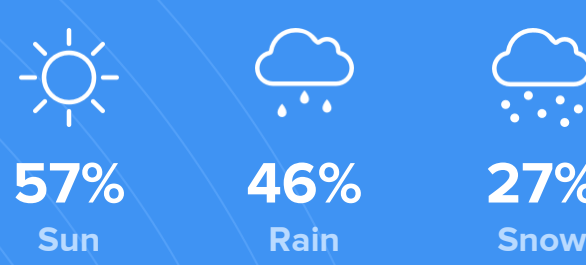

Weather

Condition

54°F average temperature