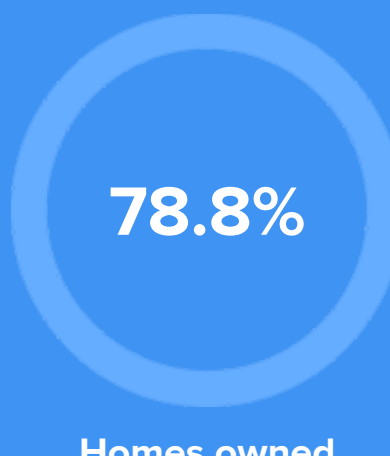

Homes owned