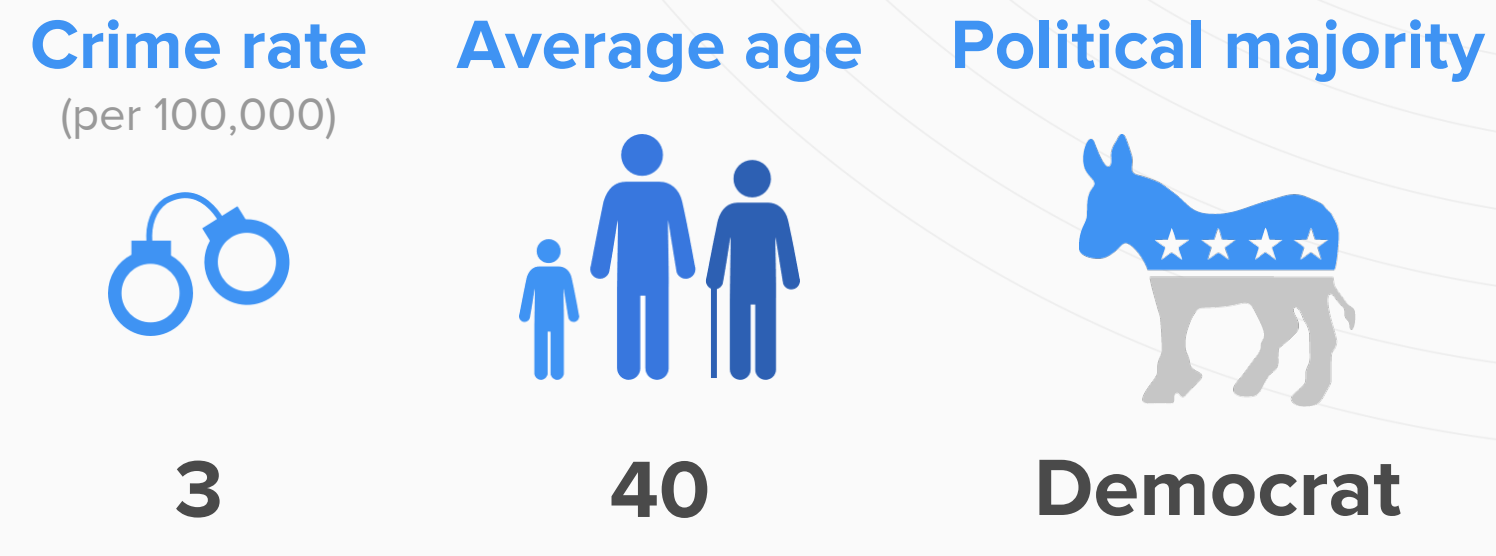

0.28%
Median home age

28.04%
Annual property tax

COMMUNITY

Religious diversity

- 56.2% Other
- 35.1% Catholic
- 3.8% Other Christian
- 2.7% Jewish
- 2.2% Lutheran

LOCALE

Unemployment

Occupation

- 10.9% Management, business, Art & Sciences
- 29.7% Sales & Office Occupations
- 17.5% Service Occupation
- 13.8% Production, transportation & Material Moving
- 6.7% Natural Resources, Construction & Maintenance