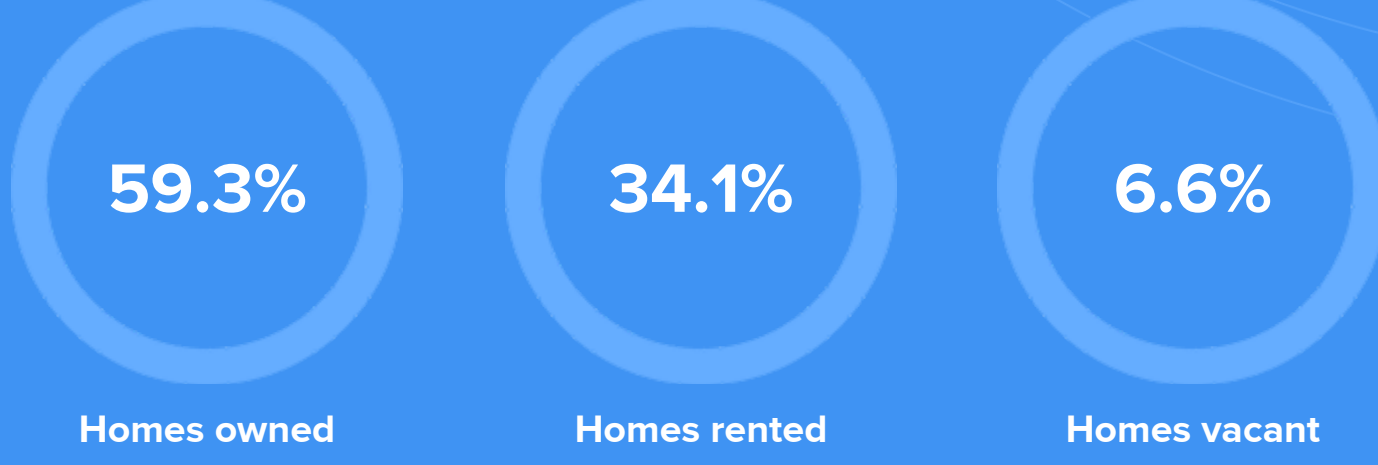

27,441
NEW YORK

RESIDENCE

Air quality

Weather

Condition

50°F average temperature

63 years
Median home age

\$88,800
Median home price

0.28%
Median home age

28.04%
Annual property tax

COMMUNITY

Religious diversity

- 56.2% Other
- 35.1% Catholic
- 3.8% Other Christian
- 2.7% Jewish
- 2.2% Lutheran

LOCALE

Unemployment

Occupation

- 10.9% Management, business, Art & Sciences
- 29.7% Sales & Office Occupations
- 17.5% Service Occupation
- 13.8% Production, transportation & Material Moving
- 6.7% Natural Resources, Construction & Maintenance