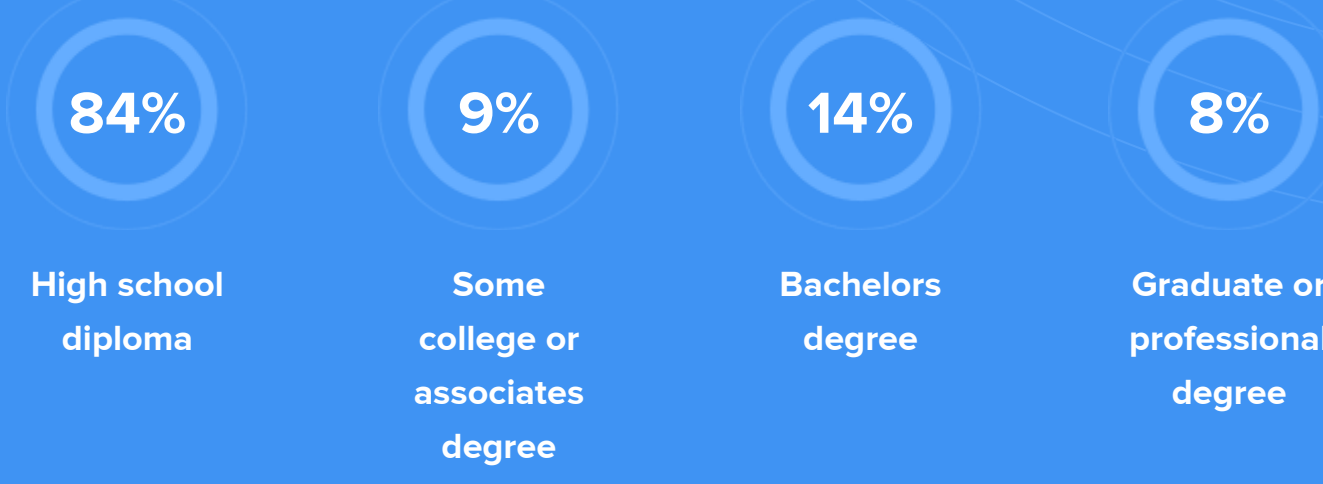

EAST ROCHESTER, NY

[Click to view full report.](#)

CITY INFO

Population: 6,201

Male
47%

Female
53%

Married
47%

Single
53%

City rating

This rating is a weighted average of commute time, crime rate, population, median salary, and more.

Overall value

This score adds annual household income and cost of living to the city rating.

Density (Population per mile²)

Compared to New York, East Rochester has a low population density. East Rochester is perfect for those who want to be in the city without constantly rubbing shoulders.

4,583
EAST ROCHESTER

27,441
NEW YORK

RESIDENCE

Air quality

Weather

Condition

50°F average temperature

63 years
Median home age

$88,800
Median home price

0.28%
Median home age

28.04%
Annual property tax

COMMUNITY

Religious diversity

- 56.2% Other
- 35.1% Catholic
- 3.8% Other Christian
- 2.7% Jewish
- 2.2% Lutheran

LOCALE

Unemployment

Occupation

- 10.9% Management, business, Art & Sciences
- 29.7% Sales & Office Occupations
- 17.5% Service Occupation
- 13.8% Production, transportation & Material Moving
- 6.7% Natural Resources, Construction & Maintenance

Education

TRANSIT

Average commute time Daily breakdown: by transport type