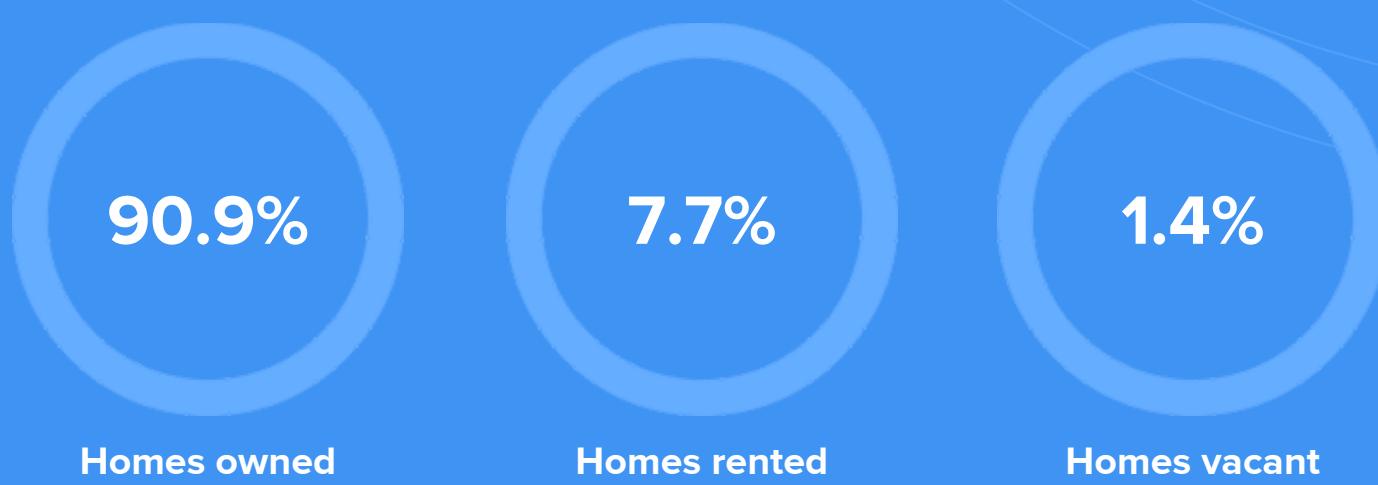

51 years

Median home age

$420,950

Median home price

-4.15%

Median home age

21.97%

Annual property tax

COMMUNITY

Religious diversity

52.6% Catholic

33% Other

8.1% Jewish

5.1% Other Christian

1.2% Lutheran