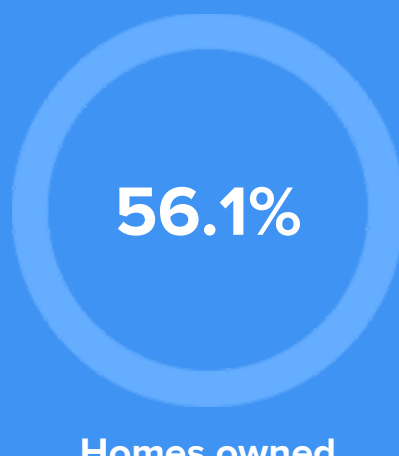

Weather

Condition

62°F average temperature

46 years
Median home age

\$84,550
Median home price

-1.61%
Median home age

4.94%
Annual property tax

COMMUNITY

Religious diversity

- 51.1% Other
- 30% Baptist
- 7.9% Catholic
- 6.1% Methodist
- 4.9% Other Christian

Crime rate
(per 100,000)

Average age

Political majority

LOCALE

Unemployment

Occupation