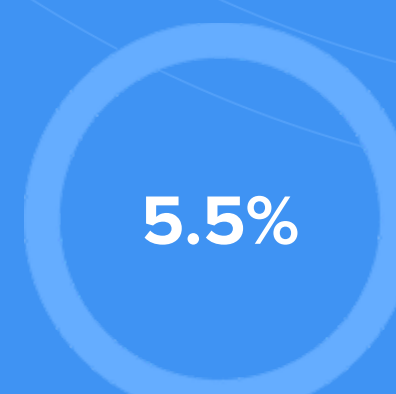

Home appreciation rate

10.77%

Annual property tax

Homes owned

Homes rented

Homes vacant

COMMUNITY

Religious diversity