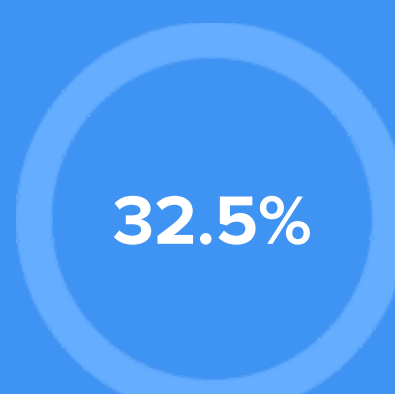

Homes rented