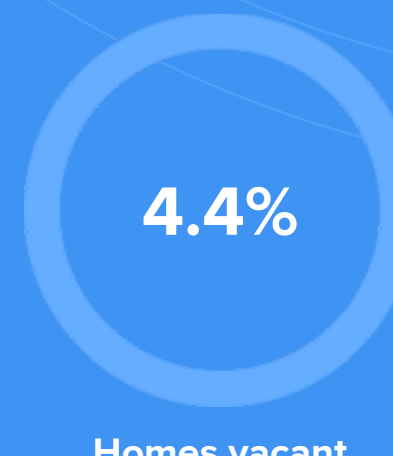

FARMINGDALE, NY

[Click to view full report.](#)

CITY INFO

Population: 7,950

Male
49%

Female
51%

Married
55%

Single
45%

City rating

This rating is a weighted average of commute time, crime rate, population, median salary, and more.

Overall value

This score adds annual household income and cost of living to the city rating.

Density (Population per mile²)

Compared to New York, Farmingdale has a low population density. Farmingdale is perfect for those who want to be in the city without constantly rubbing shoulders.

7,035
FARMINGDALE

27,441
NEW YORK

RESIDENCE

Air quality

Weather

Condition

53°F average temperature

50 years
Median home age

$341,950
Median home price

-5.53%
Median home age

23.43%
Annual property tax

COMMUNITY

Religious diversity

- **51.4%** Catholic
- **31%** Other
- **13.9%** Jewish
- **2.1%** Other Christian
- **1.6%** Lutheran

Crime rate
(per 100,000)

Average age

Political majority

Democrat

LOCALE

Unemployment

Occupation

- **14.5%** Management, business, Art & Sciences
- **30.3%** Sales & Office Occupations
- **13.9%** Service Occupation
- **10.4%** Production, transportation & Material Moving
- **9.2%** Natural Resources, Construction & Maintenance

Education

Student teacher ratio **1:13**

TRANSIT

Average commute time Daily breakdown: by transport type