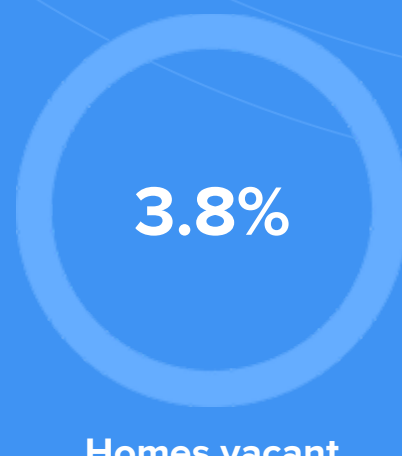

Weather

Condition

48°F average temperature

31 years
Median home age

\$238,100
Median home price

-12.3%
Median home age

19.4%
Annual property tax

COMMUNITY