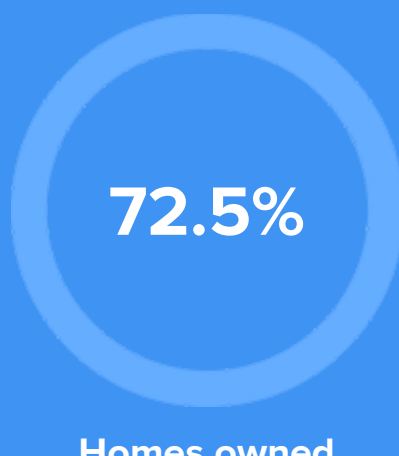

Weather

Condition

48°F average temperature

31 years
Median home age

\$238,100
Median home price

-12.3%
Median home age

19.4%
Annual property tax

COMMUNITY

Religious diversity

- 50.7%** Other
- 36.7%** Catholic
- 7.5%** Other Christian
- 3.1%** Jewish
- 2%** Baptist

Crime rate
(per 100,000)

2

Average age

43

Political majority

Democrat