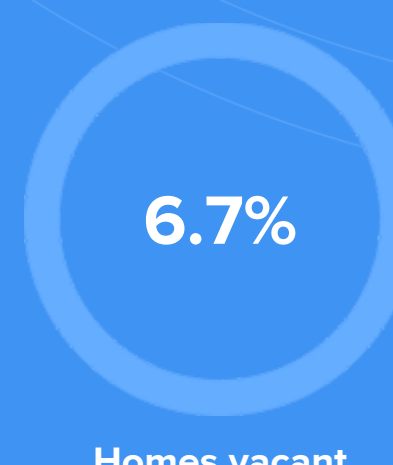

Weather

Condition

55°F average temperature

30 years
Median home age

\$107,120
Median home price

-1.8%
Median home age

6.23%
Annual property tax

COMMUNITY

Religious diversity

- 57.1%** Other
- 24.8%** Baptist
- 7.5%** Catholic
- 5.6%** Other Christian
- 5%** Pentecostal

Crime rate
(per 100,000)

Average age

Political majority

LOCALE

Unemployment

Occupation