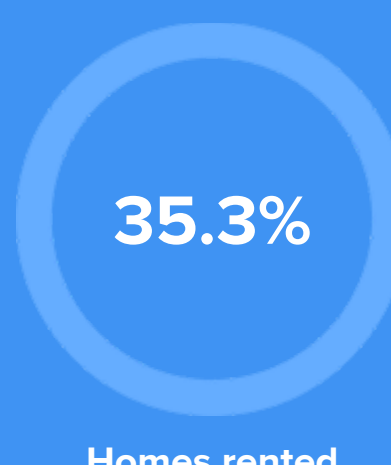

Weather

Condition

55°F average temperature

30 years
Median home age

\$107,120
Median home price

-1.8%
Median home age

6.23%
Annual property tax

COMMUNITY

Religious diversity

- 57.1%** Other
- 24.8%** Baptist
- 7.5%** Catholic
- 5.6%** Other Christian
- 5%** Pentecostal

Crime rate
(per 100,000)

Average age

Political majority

LOCALE

Unemployment

Occupation