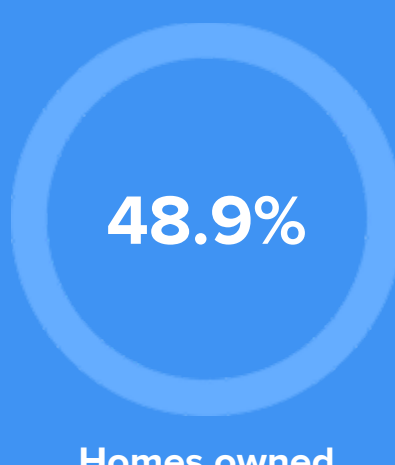

Homes owned