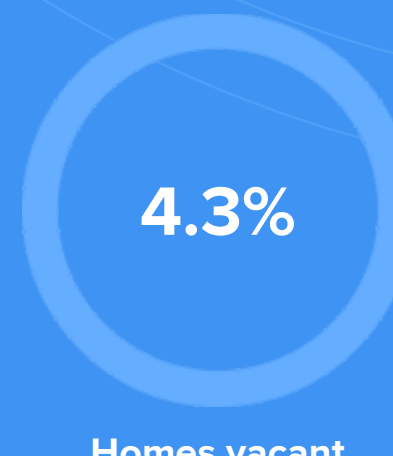

### Condition

52°F average temperature

30 years  
Median home age

\$454,510  
Median home price

-13.9%  
Median home age

18.49%  
Annual property tax