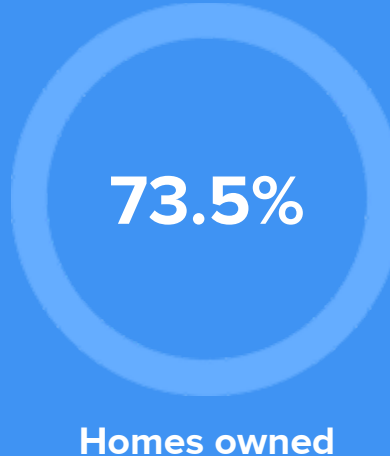

FLORISSANT, MO

[Click to view full report.](#)

CITY INFO

Population: **47,421**

Male
48%

Female
52%

Married
55%

Single
45%

City rating

This rating is a weighted average of commute time, crime rate, population, median salary, and more.

Overall value

This score adds annual household income and cost of living to the city rating.

Density (Population per mile²)

Compared to New York, Florissant has a low population density. Florissant is perfect for those who want to be in the city without constantly rubbing shoulders.

4,172
FLORISSANT

27,441
NEW YORK

RESIDENCE

Air quality

Weather

Condition

55°F average temperature

45 years
Median home age

$89,400
Median home price

-11.86%
Median home age

11.48%
Annual property tax

COMMUNITY

Religious diversity

- **55.7%** Other
- **29.4%** Catholic
- **5.7%** Baptist
- **5.1%** Other Christian
- **4.1%** Jewish

Crime rate
(per 100,000)

3

Average age

40

Political majority

Democrat

LOCALE

Unemployment

Education

Student teacher ratio **1:17**

Occupation

- **10.9%** Management, business, Art & Sciences
- **31.9%** Sales & Office Occupations
- **13.5%** Service Occupation
- **14%** Production, transportation & Material Moving
- **10.8%** Natural Resources, Construction & Maintenance

TRANSIT

Average commute time Daily breakdown: by transport type