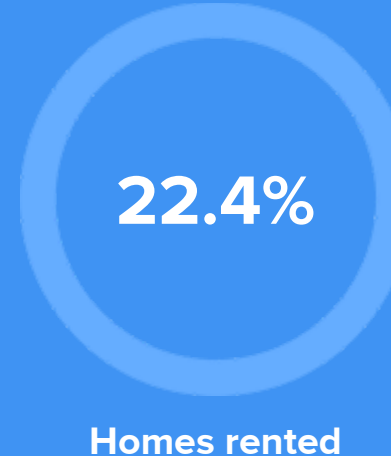

FLORISSANT, MO

[Click to view full report.](#)

CITY INFO

Population: **47,421**

Male
48%

Female
52%

Married
55%

Single
45%

City rating

This rating is a weighted average of commute time, crime rate, population, median salary, and more.

Overall value

This score adds annual household income and cost of living to the city rating.

Density (Population per mile²)

Compared to New York, Florissant has a low population density. Florissant is perfect for those who want to be in the city without constantly rubbing shoulders.

4,172
FLORISSANT

27,441
NEW YORK

RESIDENCE

Air quality

Weather

Condition

55°F average temperature

45 years
Median home age

$89,400
Median home price

-11.86%
Median home age

11.48%
Annual property tax

COMMUNITY

Religious diversity

- **55.7%** Other
- **29.4%** Catholic
- **5.7%** Baptist
- **5.1%** Other Christian
- **4.1%** Jewish

Crime rate
(per 100,000)

3

Average age

40

Political majority

Democrat

LOCALE

Unemployment

Education

Student teacher ratio **1:17**

Occupation

- **10.9%** Management, business, Art & Sciences
- **31.9%** Sales & Office Occupations
- **13.5%** Service Occupation
- **14%** Production, transportation & Material Moving
- **10.8%** Natural Resources, Construction & Maintenance

TRANSIT

Average commute time Daily breakdown: by transport type