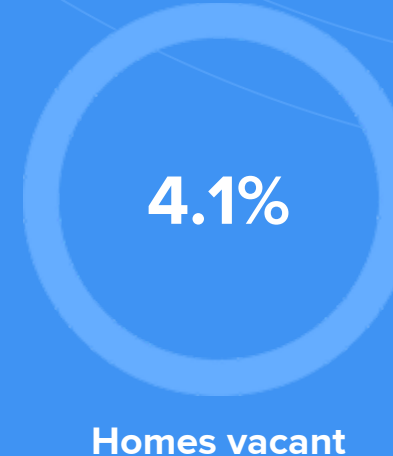

FLORISSANT, MO

[Click to view full report.](#)

CITY INFO

Population: **47,421**

Male
48%

Female
52%

Married
55%

Single
45%

City rating

This rating is a weighted average of commute time, crime rate, population, median salary, and more.

Overall value

This score adds annual household income and cost of living to the city rating.

Density (Population per mile²)

Compared to New York, Florissant has a low population density. Florissant is perfect for those who want to be in the city without constantly rubbing shoulders.

4,172
FLORISSANT

27,441
NEW YORK

RESIDENCE

Air quality

Weather

Condition

55°F average temperature

45 years
Median home age

$89,400
Median home price

-11.86%
Median home age

11.48%
Annual property tax

COMMUNITY

Religious diversity

- **55.7%** Other
- **29.4%** Catholic
- **5.7%** Baptist
- **5.1%** Other Christian
- **4.1%** Jewish

Crime rate
(per 100,000)

3

Average age

40

Political majority

Democrat

LOCALE

Unemployment

Education

Student teacher ratio **1:17**

Occupation

- **10.9%** Management, business, Art & Sciences
- **31.9%** Sales & Office Occupations
- **13.5%** Service Occupation
- **14%** Production, transportation & Material Moving
- **10.8%** Natural Resources, Construction & Maintenance

TRANSIT

Average commute time Daily breakdown: by transport type