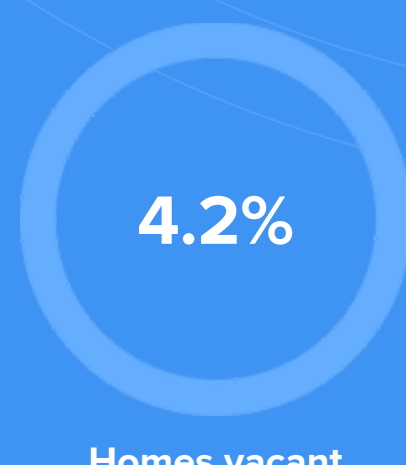

FOLCROFT, PA

[Click to view full report.](#)

CITY INFO

Population: 6,799

Male
49%

Female
51%

Married
54%

Single
46%

City rating

This rating is a weighted average of commute time, crime rate, population, median salary, and more.

Overall value

This score adds annual household income and cost of living to the city rating.

Density (Population per mile²)

Compared to New York, Folcroft has a low population density. Folcroft is perfect for those who want to be in the city without constantly rubbing shoulders.

5,018
FOLCROFT

27,441
NEW YORK

RESIDENCE

Air quality

Weather

Condition

56°F average temperature

52 years
Median home age

$121,280
Median home price

1.76%
Home appreciation rate

20.05%
Annual property tax

COMMUNITY

Religious diversity

48.1% Catholic

44.2% Other

2.9% Other Christian

2.5% Jewish

2.3% Methodist

Crime rate
(per 100,000)

7

Average age

37

Political majority

Democrat

LOCALE

Unemployment

Education

Student teacher ratio **1:16**

Occupation

9.4% Management, business, Art & Sciences

34.7% Sales & Office Occupations

13.8% Service Occupation

16.8% Production, transportation & Material Moving

12.4% Natural Resources, Construction & Maintenance

87%

High school diploma

6%

Some college or associates degree

6%

Bachelors degree

1%

Graduate or professional degree

TRANSIT

Average commute time Daily breakdown: by transport type