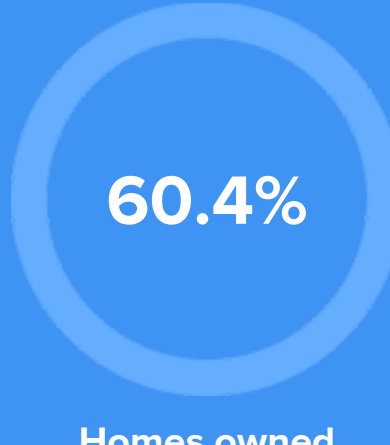

Air quality

Weather

Condition

47°F average temperature

41 years
Median home age

\$133,850
Median home price

-3.14%
Home appreciation rate

19.04%
Annual property tax

COMMUNITY

Religious diversity

- 31.8%** Lutheran
- 29.2%** Other
- 28.9%** Catholic
- 6.8%** Other Christian
- 3.4%** Methodist

Crime rate
(per 100,000)

2

Average age

38

Political majority