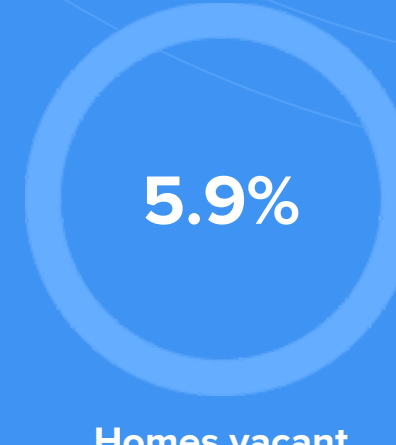

Air quality

Weather

Condition

47°F average temperature

41 years
Median home age

\$133,850
Median home price

-3.14%
Home appreciation rate

19.04%
Annual property tax

COMMUNITY

Religious diversity

- 31.8%** Lutheran
- 29.2%** Other
- 28.9%** Catholic
- 6.8%** Other Christian
- 3.4%** Methodist

Crime rate
(per 100,000)

2

Average age

38

Political majority