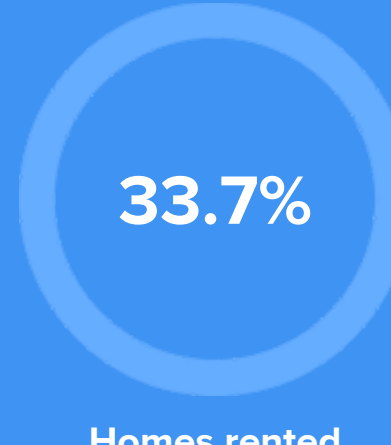

Air quality

Weather

Condition

47°F average temperature

41 years
Median home age

\$133,850
Median home price

-3.14%
Home appreciation rate

19.04%
Annual property tax

COMMUNITY

Religious diversity

- 31.8%** Lutheran
- 29.2%** Other
- 28.9%** Catholic
- 6.8%** Other Christian
- 3.4%** Methodist

Crime rate
(per 100,000)

2

Average age

38

Political majority