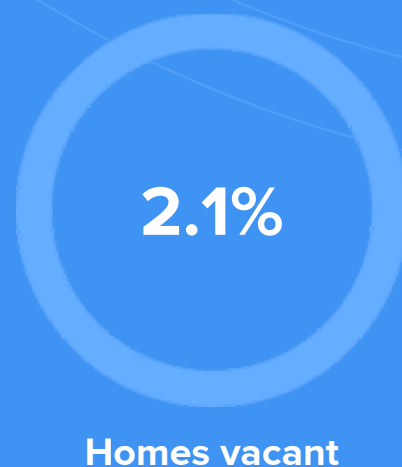

### Weather

### Condition

**53°F** average temperature

**679 years**  
Median home age

**\$458,860**  
Median home price

**-19.63%**  
Median home age

**28.54%**  
Annual property tax