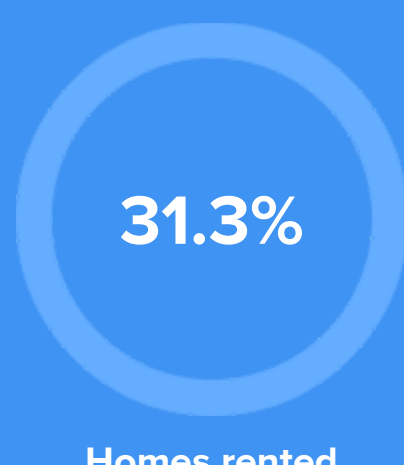

Weather

Condition

57°F average temperature

49 years
Median home age

\$73,160
Median home price

0.45%
Median home age

14.86%
Annual property tax

COMMUNITY

Religious diversity

- 37.3%** Other
- 36.2%** Catholic
- 10.9%** Other Christian
- 7.8%** Lutheran
- 7.8%** Baptist

Crime rate
(per 100,000)

Average age

Political majority

LOCALE

Unemployment

Occupation