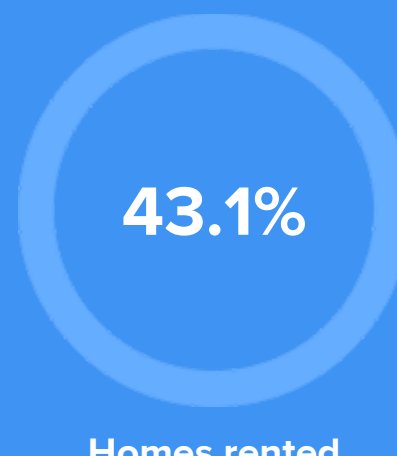

Weather

Condition

51°F average temperature

57 years
Median home age

\$118,700
Median home price

1.23%
Home appreciation rate

15.29%
Annual property tax

COMMUNITY

Religious diversity

- 45.3% Other
- 35.9% Catholic
- 6.9% Other Christian
- 6.3% Methodist
- 5.6% Lutheran

Crime rate
(per 100,000)

3

Average age

42

Political majority

Republican