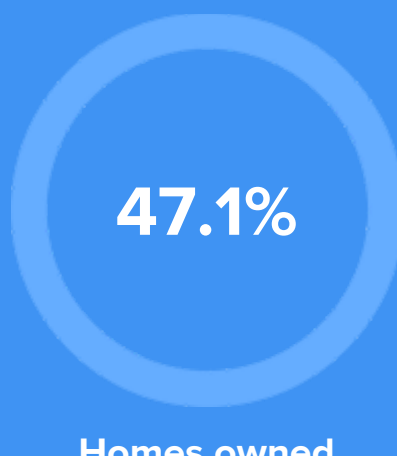

Weather

Condition

51°F average temperature

57 years
Median home age

\$118,700
Median home price

1.23%
Home appreciation rate

15.29%
Annual property tax

COMMUNITY

Religious diversity

- 45.3% Other
- 35.9% Catholic
- 6.9% Other Christian
- 6.3% Methodist
- 5.6% Lutheran

Crime rate
(per 100,000)

3

Average age

42

Political majority

Republican