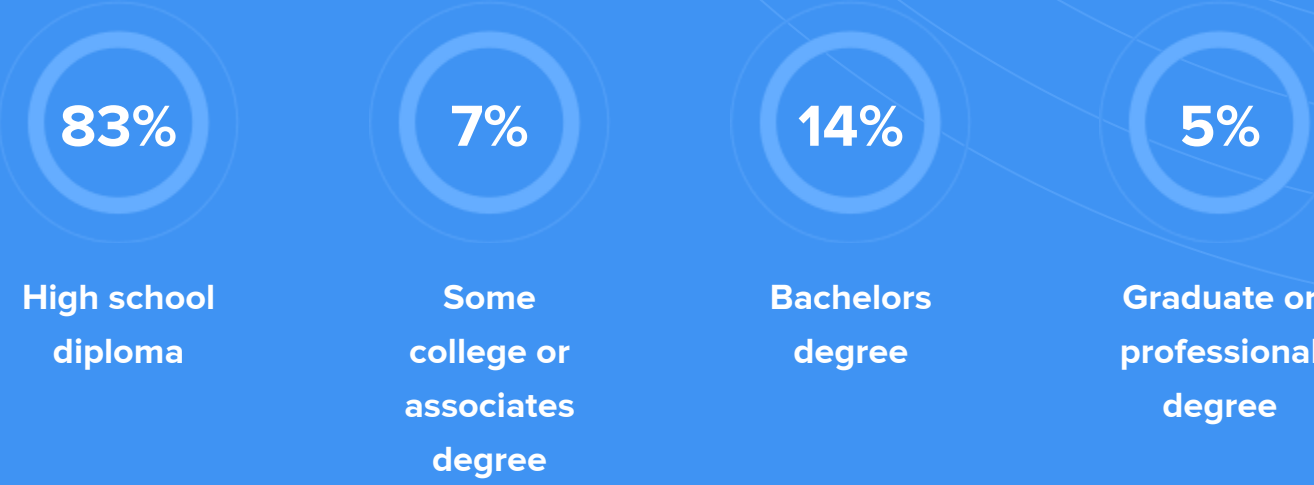

Occupation

- **11.2%** Management, business, Art & Sciences
- **30.3%** Sales & Office Occupations
- **16.4%** Service Occupation
- **15.8%** Production, transportation & Material Moving
- **10.1%** Natural Resources, Construction & Maintenance