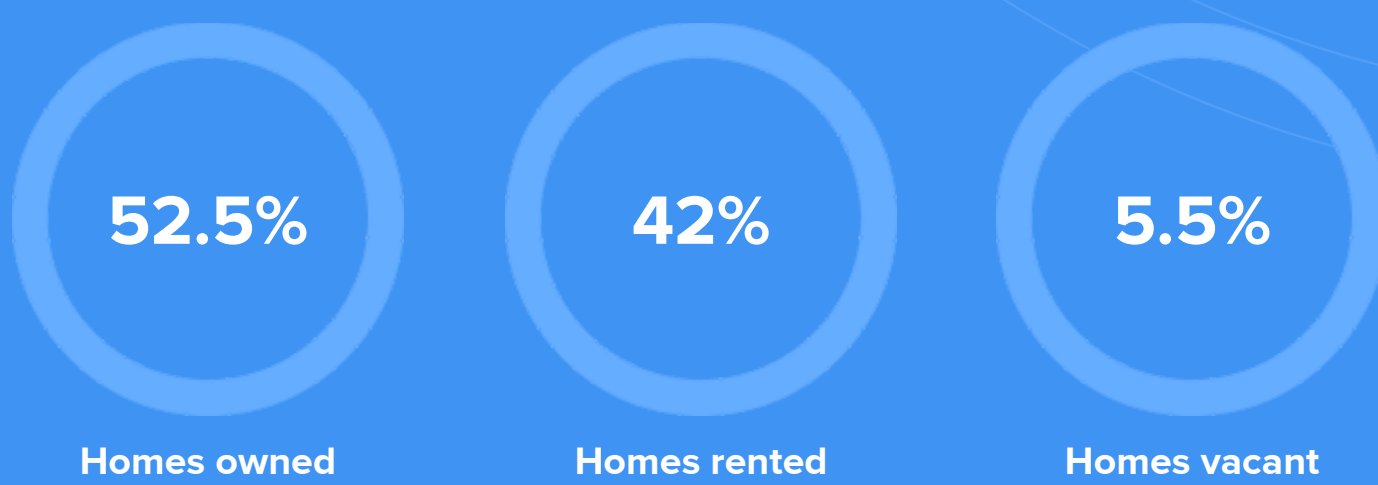

28 years

Median home age

$200,970

Median home price

-15.53%

Home appreciation rate

12.55%

Annual property tax