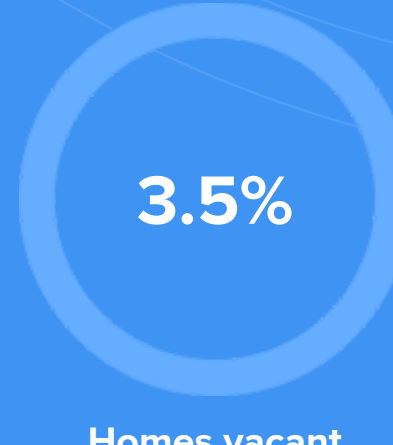

Condition

49°F average temperature

12 years
Median home age

\$213,440
Median home price

-7.93%
Median home age

19.77%
Annual property tax

COMMUNITY

Religious diversity