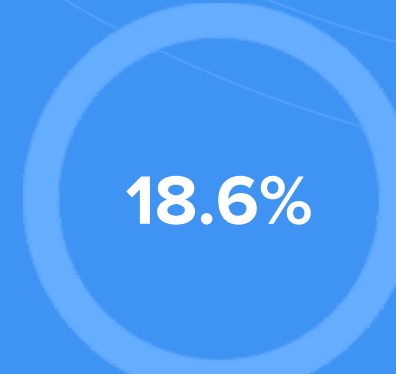

HARLINGEN, TX

[Click to view full report.](#)

CITY INFO

Population: **64,321**

Male
48%

Female
52%

Married
60%

Single
40%

City rating

This rating is a weighted average of commute time, crime rate, population, median salary, and more.

Overall value

This score adds annual household income and cost of living to the city rating.

Density (Population per mile²)

Compared to New York, Harlingen has a very low population density. Harlingen is perfect for those who like a quiet city.

1,888
HARLINGEN

27,441
NEW YORK

RESIDENCE

Air quality

Weather

Condition

72°F average temperature

26 years

Median home age

$94,250

Median home price

-1.95%

Home appreciation rate

15.96%

Annual property tax

COMMUNITY

Religious diversity

- **52%** Other
- **40.3%** Catholic
- **4.5%** Baptist
- **1.8%** Pentecostal
- **1.5%** Other Christian

Crime rate
(per 100,000)

Average age

Political majority

Democrat

LOCALE

Unemployment

Education

Student teacher ratio **1:16**

Occupation

- **9.8%** Management, business, Art & Sciences
- **25.1%** Sales & Office Occupations
- **20.2%** Service Occupation
- **10.7%** Production, transportation & Material Moving
- **9%** Natural Resources, Construction & Maintenance

TRANSIT

Average commute time Daily breakdown: by transport type