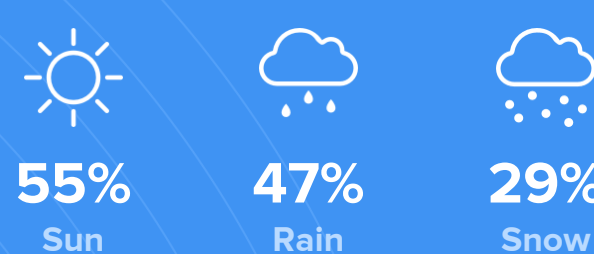

Weather

Condition

50°F average temperature