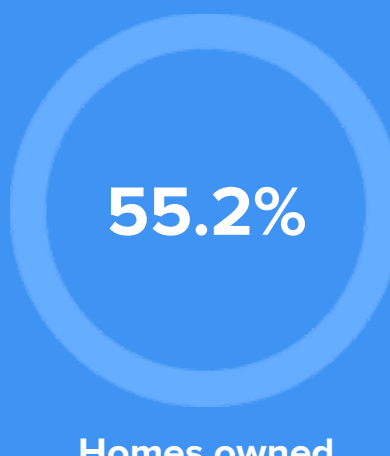

Condition

59°F average temperature

54 years
Median home age

\$62,270
Median home price

-1.26%
Home appreciation rate

5.15%
Annual property tax

COMMUNITY

Religious diversity

- 48.5%** Other
- 34.5%** Baptist
- 6.6%** Other Christian
- 6.5%** Methodist
- 3.8%** Pentecostal

Crime rate
(per 100,000)

Average age

Political majority

LOCALE

Unemployment

Occupation

- 6.1%** Management, business, Art & Sciences
- 22.8%** Sales & Office Occupations
- 23.8%** Service Occupation
- 18.8%** Production, transportation & Material Moving
- 13.1%** Natural Resources, Construction & Maintenance