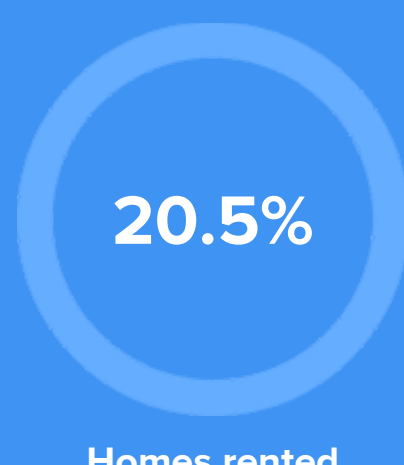

Condition

51°F average temperature

59 years
Median home age

\$653,000
Median home price

-3.47%
Median home age

13.98%
Annual property tax

COMMUNITY

Religious diversity